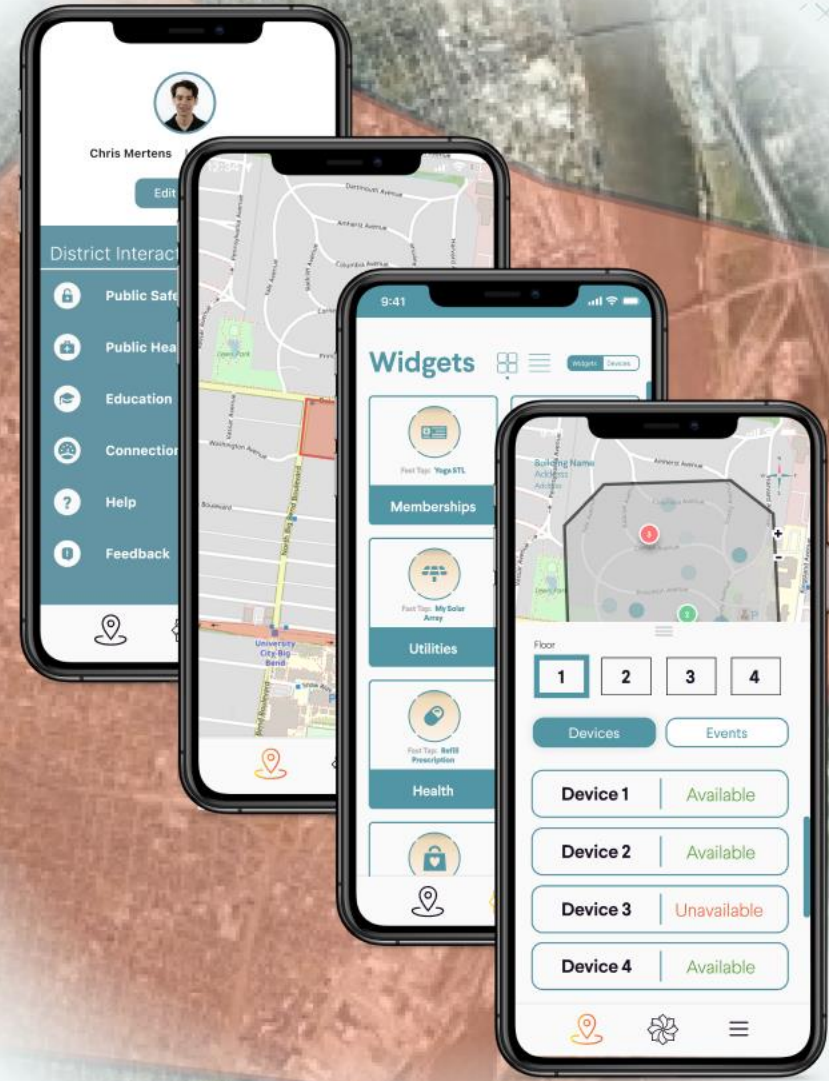

Follow-on Services

Doing more to help build stronger communities

Advanced mapping capabilities

Network control and simulation

Custom feature development

Grant support and additional research