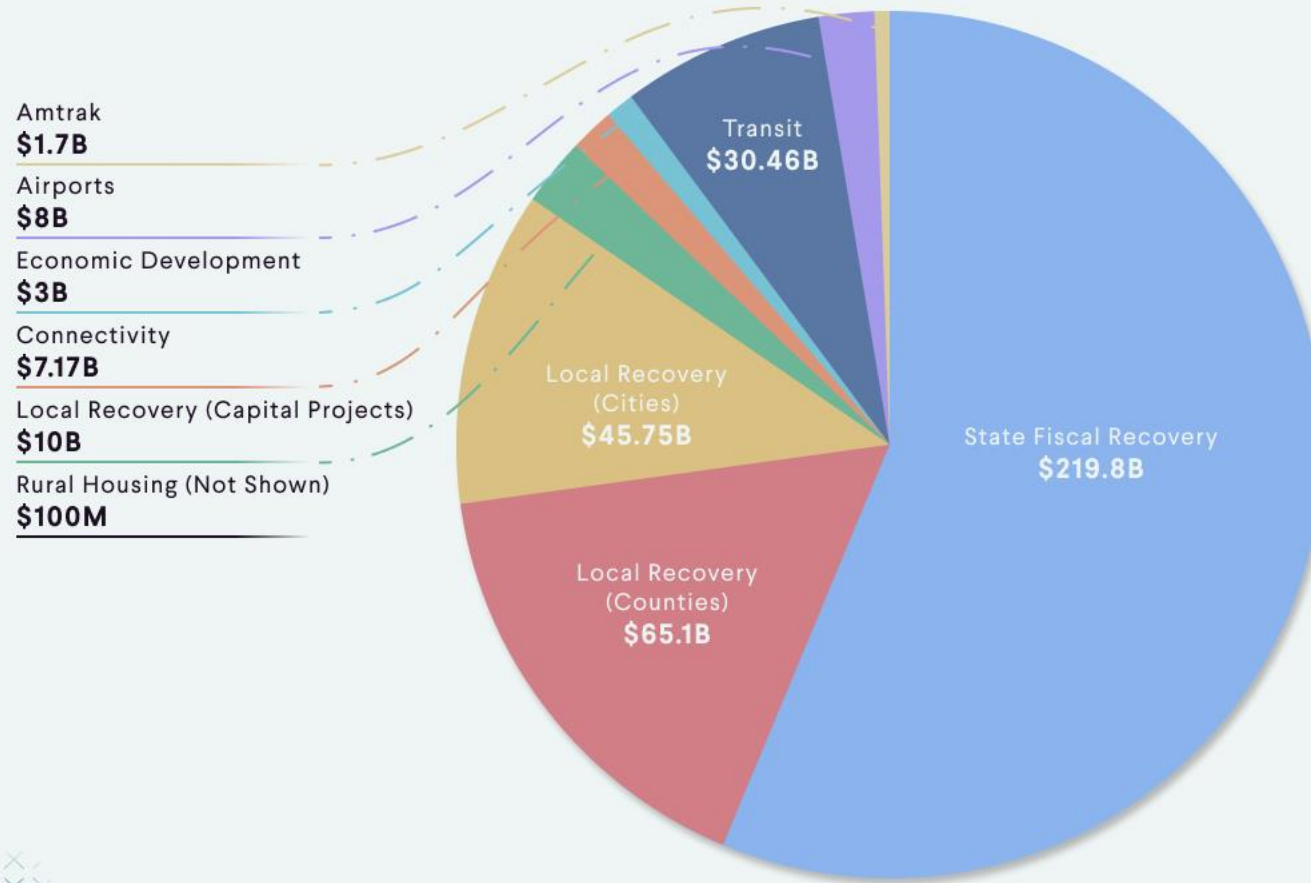

ARPA Partial Breakdown

A look into ARPA funding

Purpose

Rectify the shortcomings of the CARES Act

Timing

Funds must be obligated by EOY '24 and expended by EOY '26

Usage of Funds

Agencies are free to set their own associated rules and deadlines